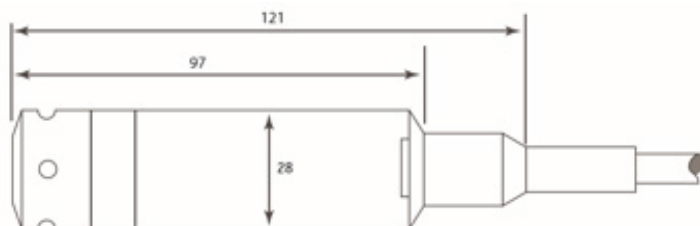

Parameter	Details
Range	3, 5 or 10 metres (of water. Others on request)
Output	4-20mA
Power supply	12 to 30 Vdc
Temperature range	-40 to +85 deg C
Accuracy	± 0.5% full scale
Wetted parts	304 Stainless Steel. PUR cable. (others on request)
Process Connection	Submersed into tank (other options on request)

#### Connections:

<b>Red</b>	Supply + ve (12 to 30 Vdc)
<b>Blue</b>	Signal
<b>Yellow</b>	Screen

Part Number	Description
SPS-3/5-SS-PUR	3m range / 5m cable
SPS-5/10-SS-PUR	5m range / 10m cable
SPS-10/15-SS-PUR	10m range / 15m cable